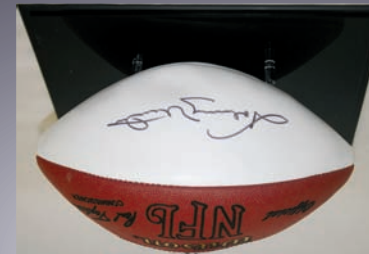

U.S. Bankruptcy Auction (Louis J. Pearlman Estate)
Saturday, August 25 • 10 a.m.

Owner:

Soneet Kapila, Chapter 11 Trustee
 Louis J. Pearlman, Case No: 6:07-bk-00761-ABB

U.S. BANKRUPTCY AUCTION
 Collectibles, Memorabilia, Artwork, A/V Equipment,
 Vehicles, And More!
 Saturday, August 25 • 10 AM